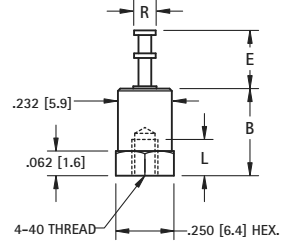

MOLDED DIALLYL PHTHALATE INSULATED THREADED TERMINALS

DIALLYL PHTHALATE TERMINALS

MATERIAL:

Terminal: Brass, Tin Plate
Base: Brass, Tin Plate
Insulator: Blue Molded Diallyl Phthalate, SDGF

RoHS (RoHS Compliant)

Properties:

- High Dielectric Breakdown
- Continuous Use Temperature up to 350°F (176 °C)
- UL 94 V-O Rated
- Other platings and insulator colors available upon request

SINGLE TURRET TO MALE THREAD

CAT. NO.	B	E	L	R
11500	.235 (6.0)	.156 (4.0)	.125 (3.2)	.072 (1.8)
11501	.235 (6.0)	.218 (5.5)	.125 (3.2)	.072 (1.8)
11502	.235 (6.0)	.218 (5.5)	.187 (4.8)	.072 (1.8)
11503	.219 (5.6)	.156 (4.0)	.218 (5.5)	.093 (2.4)

SINGLE TURRET TO FEMALE THREAD

CAT. NO.	L	B
11510	.078 (1.9)	.235 (5.9)
11511	.117 (2.9)	.391 (9.9)

DOUBLE TURRET TO FEMALE THREAD

CAT. NO.	B	E	L	R
11512	.375 (9.5)	.219 (5.6)	.156 (4.0)	.093 (2.4)
11513	.594 (15.1)	.344 (8.7)	.219 (5.6)	.140 (3.6)