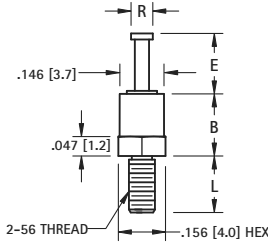

MOLDED DIALLYL PHTHALATE INSULATED THREADED TERMINALS

DIALLYL PHTHALATE TERMINALS

MATERIAL:

Terminal: Brass, Tin Plate
Base: Brass, Tin Plate
Insulator: Blue Molded Diallyl Phthalate, SDGF

RoHS (RoHS Compliant)

Properties:

- High Dielectric Breakdown
- Continuous Use Temperature up to 350°F (176 °C)
- UL 94 V-O Rated
- Other platings and insulator colors available upon request

SINGLE TURRET TO MALE THREAD

CAT. NO.	B	E	L	R
11500	.235 (6.0)	.156 (4.0)	.125 (3.2)	.072 (1.8)
11501	.235 (6.0)	.218 (5.5)	.125 (3.2)	.072 (1.8)
11502	.235 (6.0)	.218 (5.5)	.187 (4.8)	.072 (1.8)
11503	.219 (5.6)	.156 (4.0)	.218 (5.5)	.093 (2.4)

SINGLE TURRET TO FEMALE THREAD

CAT. NO.	L	B
11510	.078 (1.9)	.235 (5.9)
11511	.117 (2.9)	.391 (9.9)

DOUBLE TURRET TO FEMALE THREAD

CAT. NO.	B	E	L	R
11512	.375 (9.5)	.219 (5.6)	.156 (4.0)	.093 (2.4)
11513	.594 (15.1)	.344 (8.7)	.219 (5.6)	.140 (3.6)