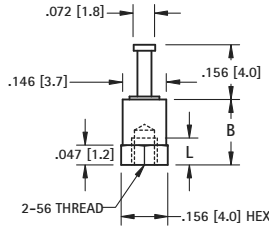

MOLDED DIALLYL PHTHALATE INSULATED THREADED TERMINALS

DIALLYL PHTHALATE TERMINALS

MATERIAL:

Terminal: Brass, Tin Plate
Base: Brass, Tin Plate
Insulator: Blue Molded Diallyl Phthalate, SDGF

RoHS (RoHS Compliant)

Properties:

- High Dielectric Breakdown
- Continuous Use Temperature up to 350°F (176 °C)
- UL 94 V-O Rated
- Other platings and insulator colors available upon request

SINGLE TURRET TO MALE THREAD

CAT. NO.	B	E	L	R
11500	.235 (6.0)	.156 (4.0)	.125 (3.2)	.072 (1.8)
11501	.235 (6.0)	.218 (5.5)	.125 (3.2)	.072 (1.8)
11502	.235 (6.0)	.218 (5.5)	.187 (4.8)	.072 (1.8)
11503	.219 (5.6)	.156 (4.0)	.218 (5.5)	.093 (2.4)

SINGLE TURRET TO FEMALE THREAD

CAT. NO.	L	B
11510	.078 (1.9)	.235 (5.9)
11511	.117 (2.9)	.391 (9.9)

DOUBLE TURRET TO FEMALE THREAD

CAT. NO.	B	E	L	R
11512	.375 (9.5)	.219 (5.6)	.156 (4.0)	.093 (2.4)
11513	.594 (15.1)	.344 (8.7)	.219 (5.6)	.140 (3.6)