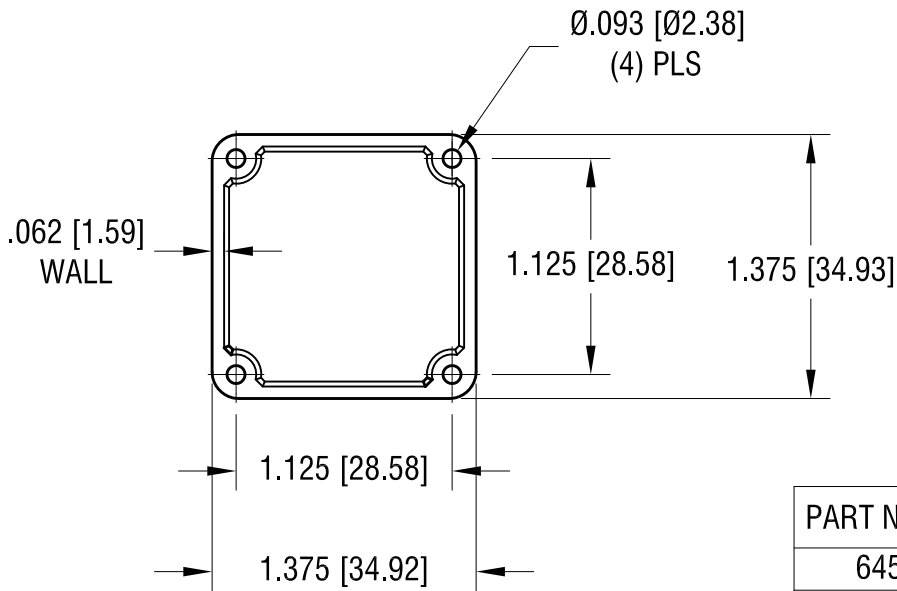

PART NUMBER	COLOR	A	B
645	BLACK	1.562	1.500
646	TRANS RED	1.562	1.500
647	BLACK	1.937	1.875
648	TRANS RED	1.937	1.875

KEYSTONE ELECTRONICS CORP.

www.keyelco.com • ASTORIA, N.Y. 11105-2017 • Tel (718) 956-8900

PART NAME		HOUSING	
MATERIAL		AS POLYSTYRENE	
FINISH	DRN BY	LN	DATE
-	APP'D	LN	3.5.82
TOLERANCES		INCH	[MM]
DECIMAL		$\pm .015$	[± 0.38]
ANGULAR		$\pm 1^\circ$	
UNLESS OTHERWISE SPECIFIED		CODE	DWG NO.
		C/M	645-648